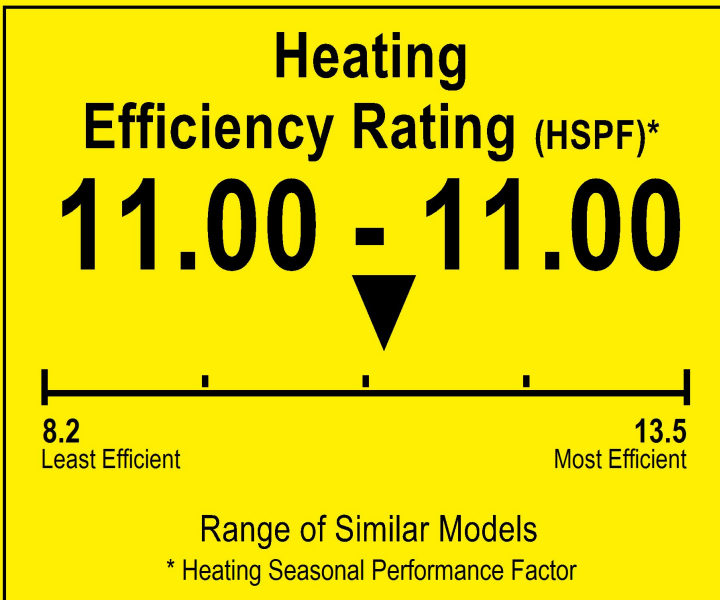

U.S. Government

Federal law prohibits removal of this label before consumer purchase.

ENERGYGUIDE

Heat Pump
Cooling and Heating
Split System

MRCOOL
Model DIY-MULTI4-36HP230C

▼ This system's efficiency ratings depend on the coil your contractor installs with this unit. The heating efficiency rating varies slightly in different geographic regions. Ask your contractor for details.