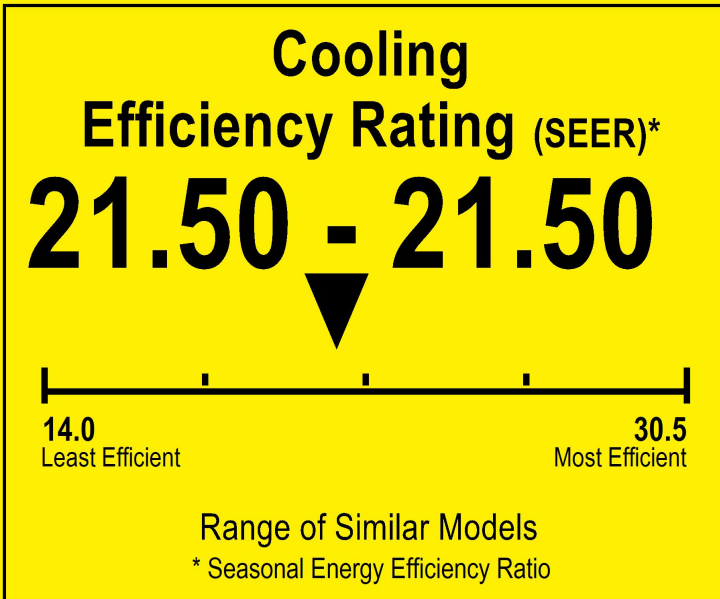

U.S. Government

Federal law prohibits removal of this label before consumer purchase.

ENERGYGUIDE

Heat Pump
Cooling and Heating
Split System

MRCOOL
Model DIY-MULTI4-36HP230C

▼ This system's efficiency ratings depend on the coil your contractor installs with this unit. The heating efficiency rating varies slightly in different geographic regions. Ask your contractor for details.